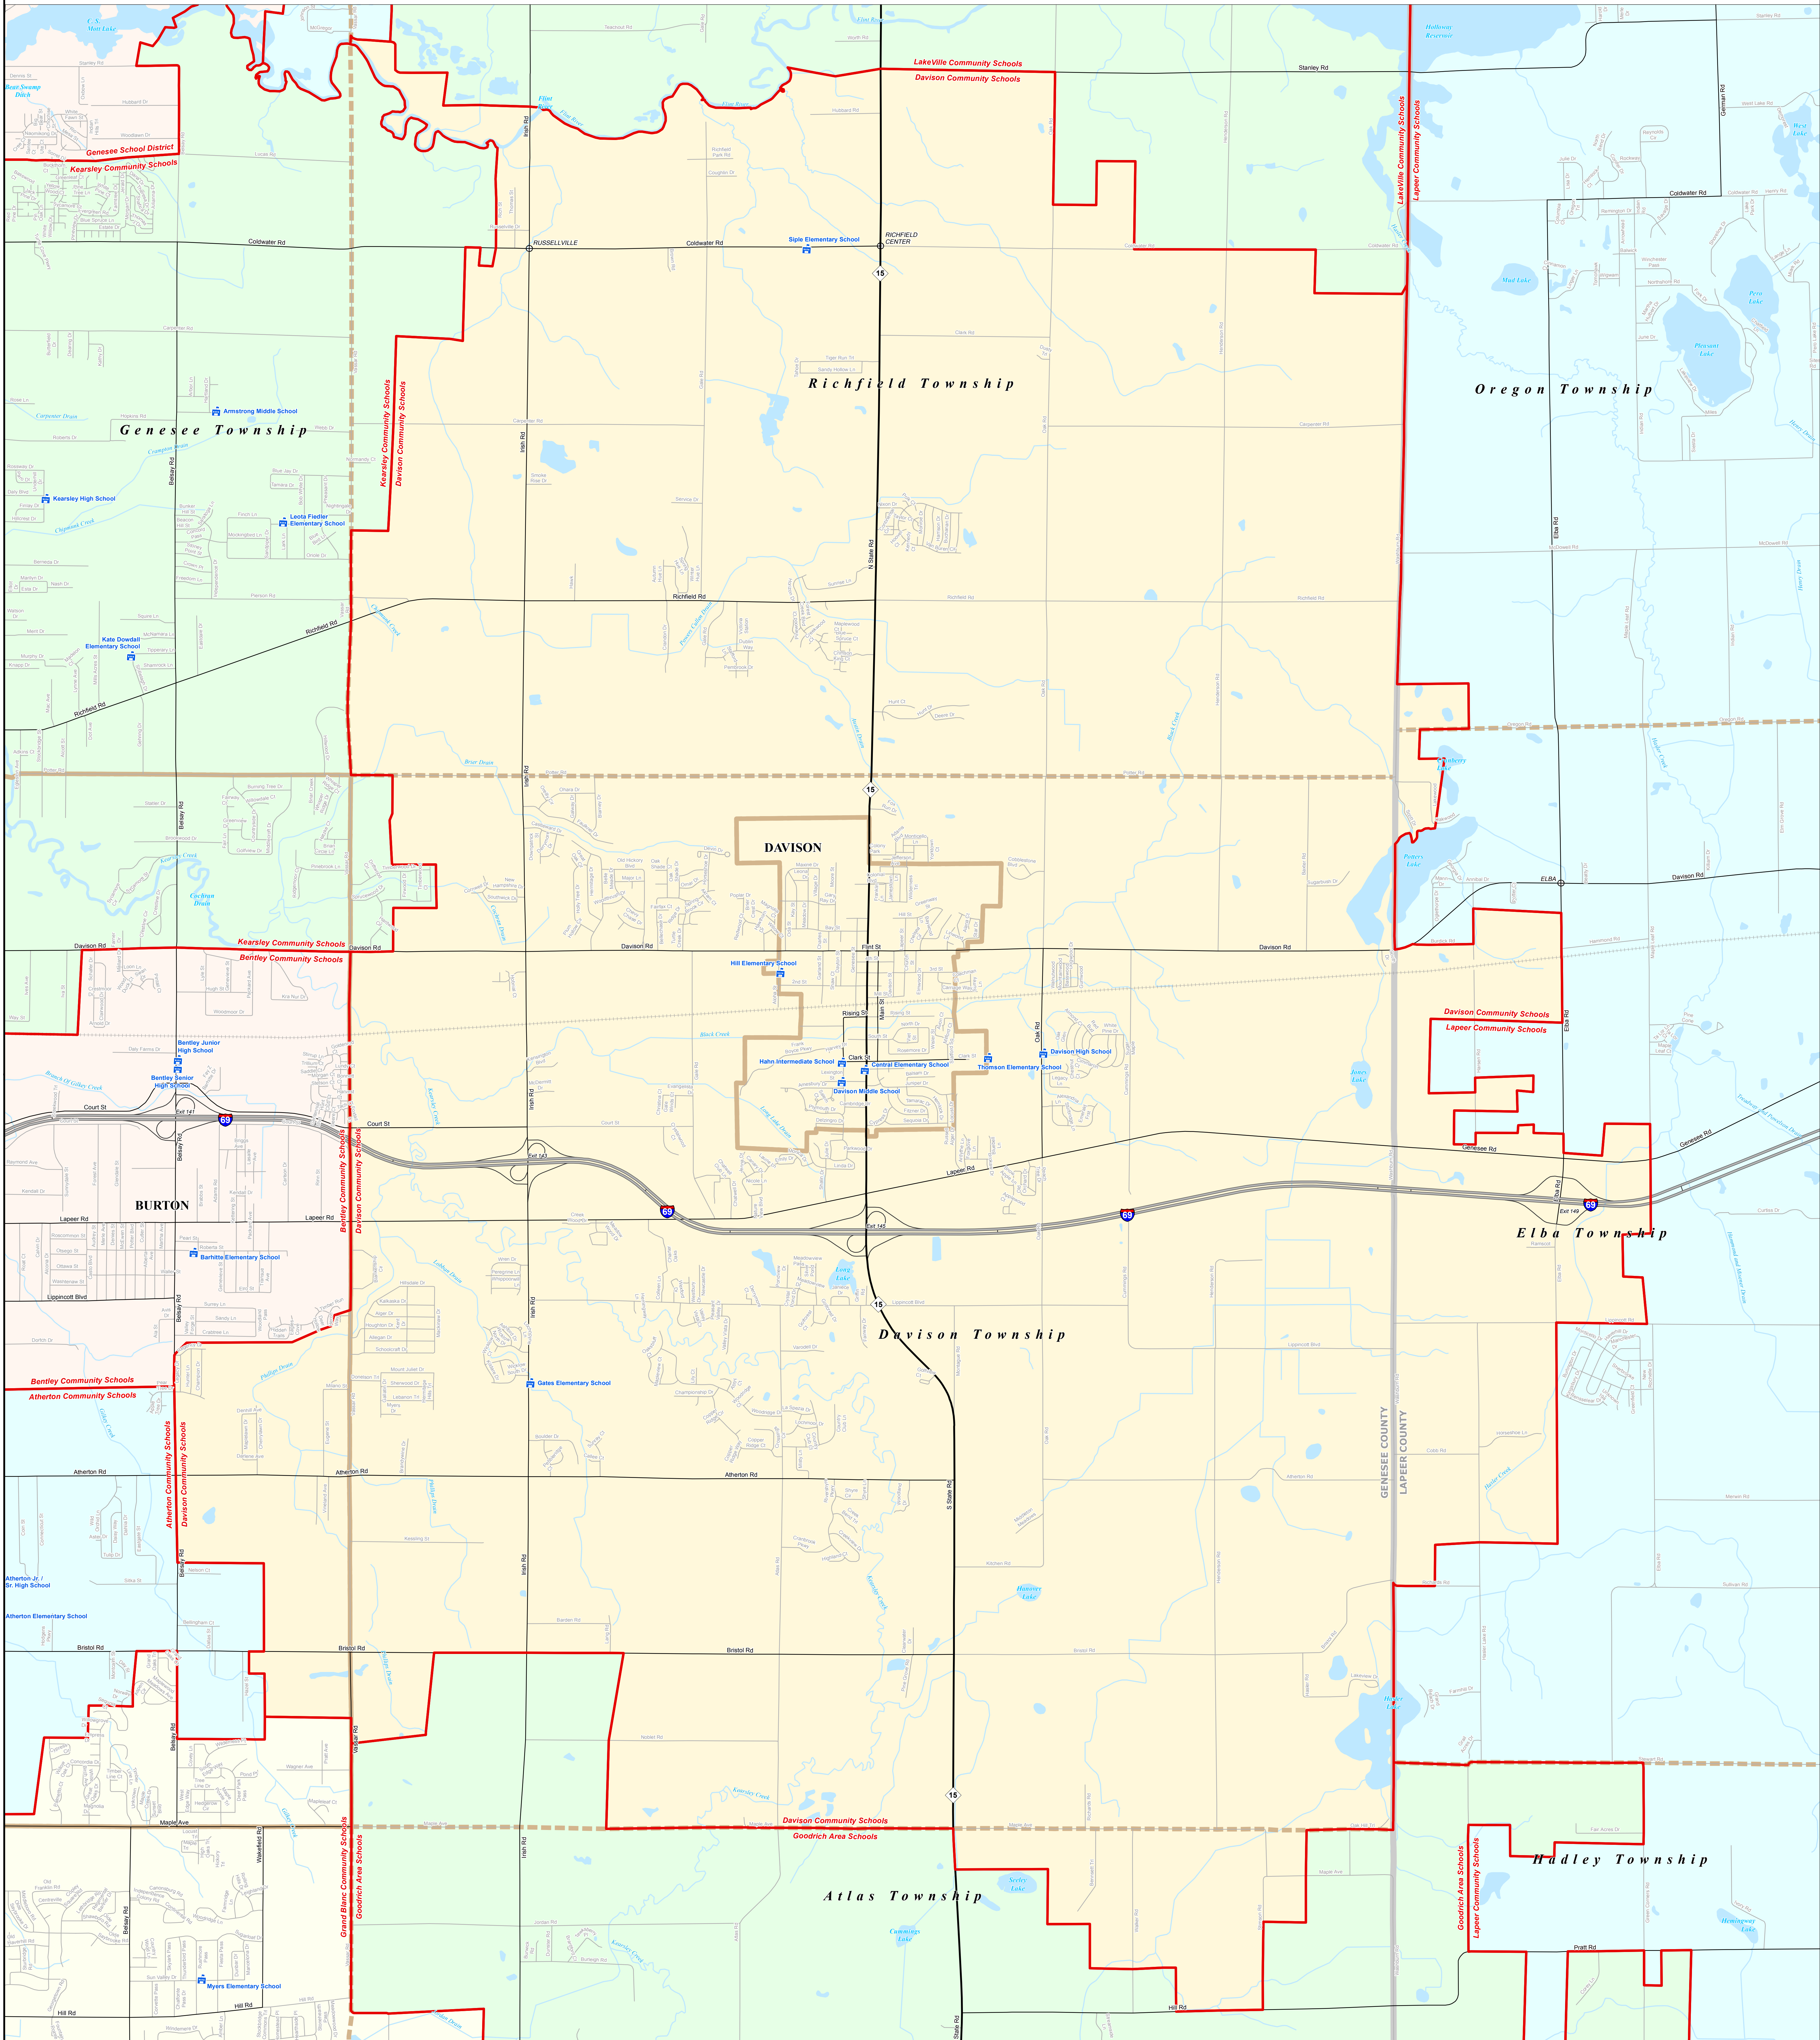

DAVISON COMMUNITY SCHOOLS

Genesee ISD

*Note: Non K-12 School Districts identified with Asterisk (*) in Name

11/14/13

Legend	
School District	School
County	Water Feature
City	River, Stream, or Drain
Township	Freeway
Village	Highway
Census Designated Place	Primary Road
	Local Road
Railroad